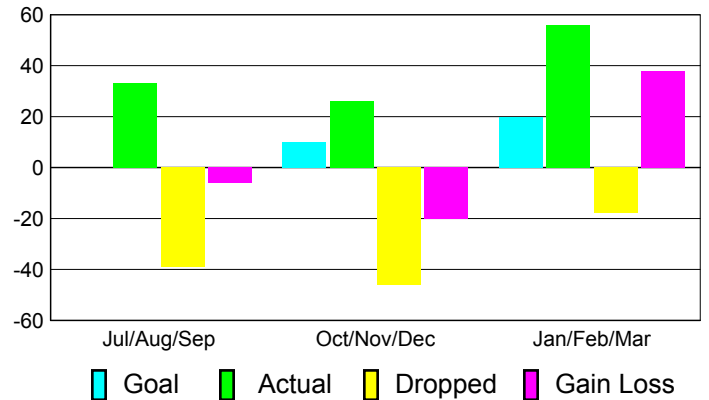

Membership Results 2010-2011

Goal, New, Dropped, Gain/Loss

Comparison of Membership Gain/Loss

Current Year Compared to the Previous Year