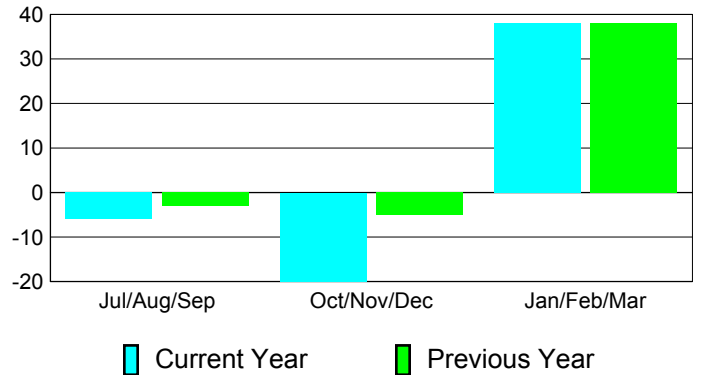

**Membership Results
2010-2011**

**Membership
2009-2010**

Month	Net Memb Goal	Actual New Memb	Actual Dropped Memb	Gain/Loss of Memb	Gain/Loss of Memb
Jul/Aug/Sep	0	33	-39	-6	-3
Oct/Nov/Dec	10	26	-46	-20	-5
Jan/Feb/Mar	20	56	-18	38	38
Totals	30	115	-103	12	30

Membership Results 2010-2011

Goal, New, Dropped, Gain/Loss

Comparison of Membership Gain/Loss

Current Year Compared to the Previous Year

Gender Comparison 2010-2011

Jul/Aug/Sep

Oct/Nov/Dec

Jan/Feb/Mar