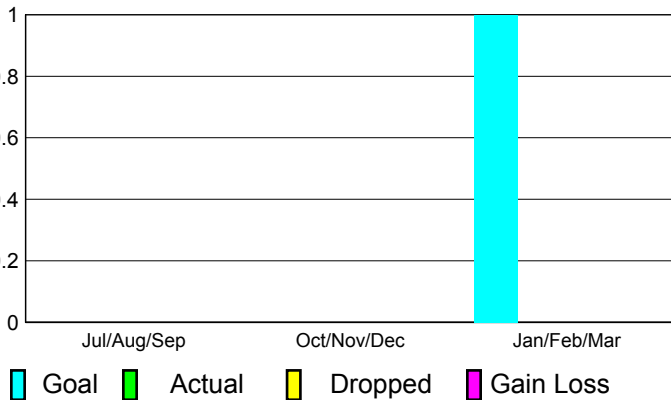

2010-2011 GMT Reports for District (or Undistricted) **District 108IA3**

GMT: Federico STEINHAUS

Location: ITALY

GMT CA: 4

CLUBS

**Club Results
2010-2011**

**Clubs
2009-2010**

Month	New Club Goal	Actual New Clubs	Actual Dropped Clubs	Gain/Loss of Clubs	Gain/Loss of Clubs
Jul/Aug/Sep	0	0	0	0	0
Oct/Nov/Dec	0	0	0	0	0
Jan/Feb/Mar	1	0	0	0	0
Totals	1	0	0	0	0

Club Results 2010-2011

Goal, New, Dropped, Gain/Loss

Comparison of Club Gain/Loss

Current Year Compared to the Previous Year

YTD Status Quo Clubs 2010-2011

Status Quo Clubs Compared to Status Quo Members

MEMBERSHIP